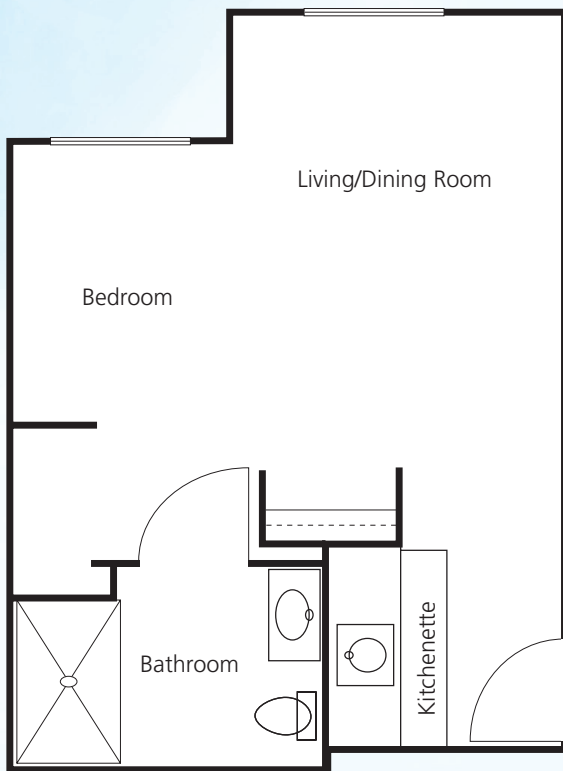

Prestige Assisted Living at Green Valley

Two Bedroom 835 sq. ft.

Studio Bedroom 390 sq. ft.

One Bedroom 459 sq. ft.

Room dimensions and layout may vary.