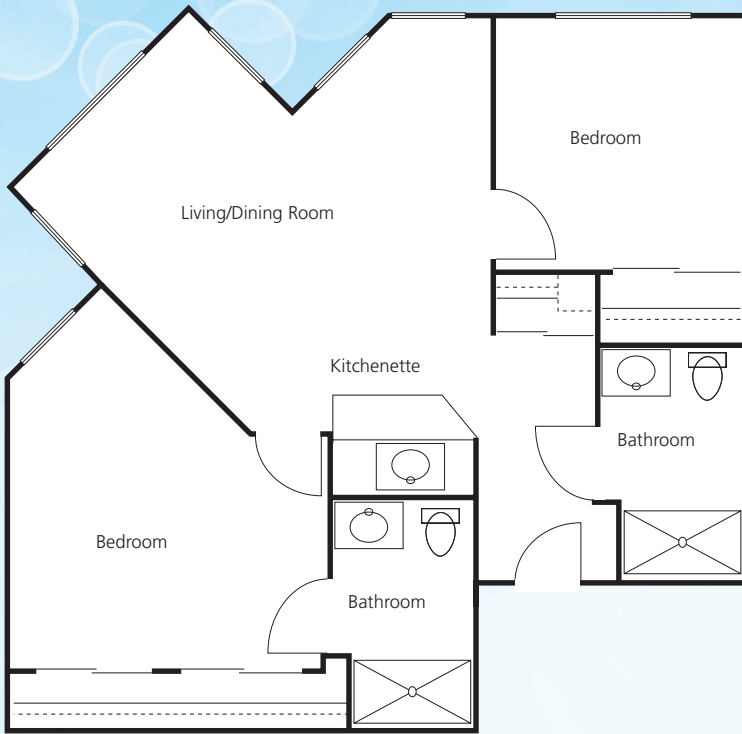

Prestige Assisted Living at Green Valley

Two Bedroom 835 sq. ft.

Studio Bedroom 390 sq. ft.

One Bedroom 459 sq. ft.

Room dimensions and layout may vary.