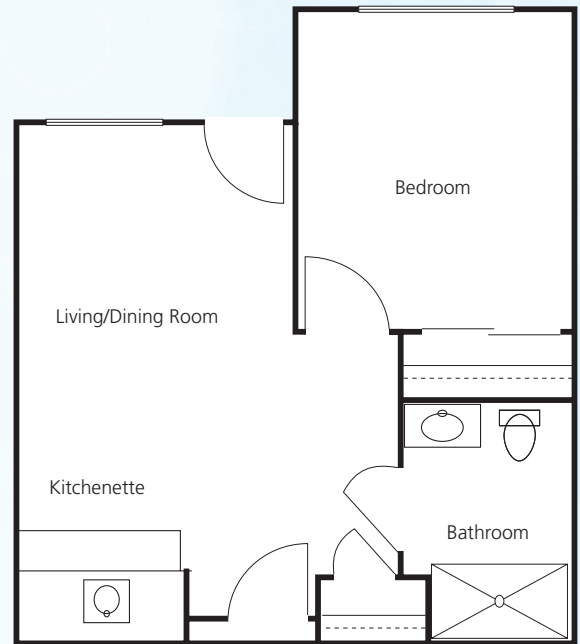

Prestige Assisted Living at Green Valley

Two Bedroom 835 sq. ft.

Studio Bedroom 390 sq. ft.

One Bedroom 459 sq. ft.

Room dimensions and layout may vary.