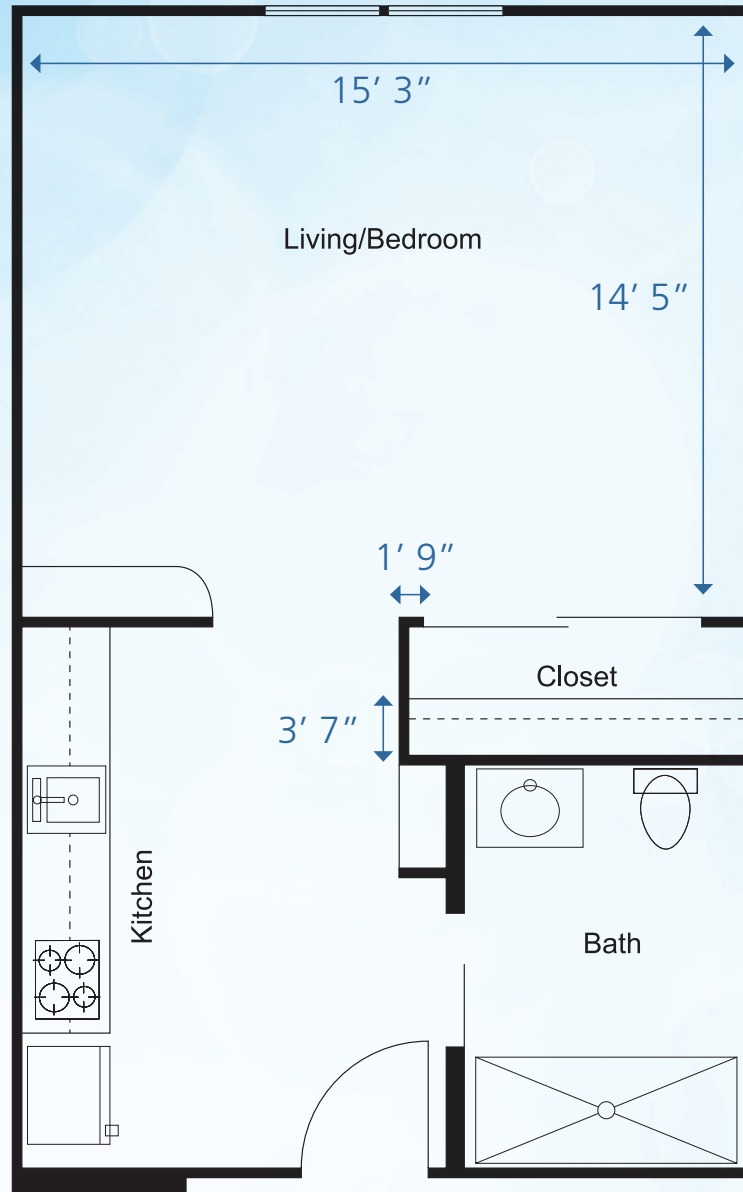

Prestige Senior Living Bridgewood Independent Floor Plans

Studio Bedroom
432 sq. ft.

Room dimensions and layout may vary.

Prestige Senior Living Bridgewood

Independent Floor Plans

One Bedroom
635 – 655 sq. ft.

Room dimensions and layout may vary.

Prestige Senior Living Bridgewood Assisted Living Floor Plans

One Bedroom
550 – 600 sq. ft.

PROOF

Room dimensions and layout may vary.

Prestige Senior Living Bridgewood Assisted Living Floor Plans

Studio Bedroom A
350 sq. ft.

Room dimensions and layout may vary.