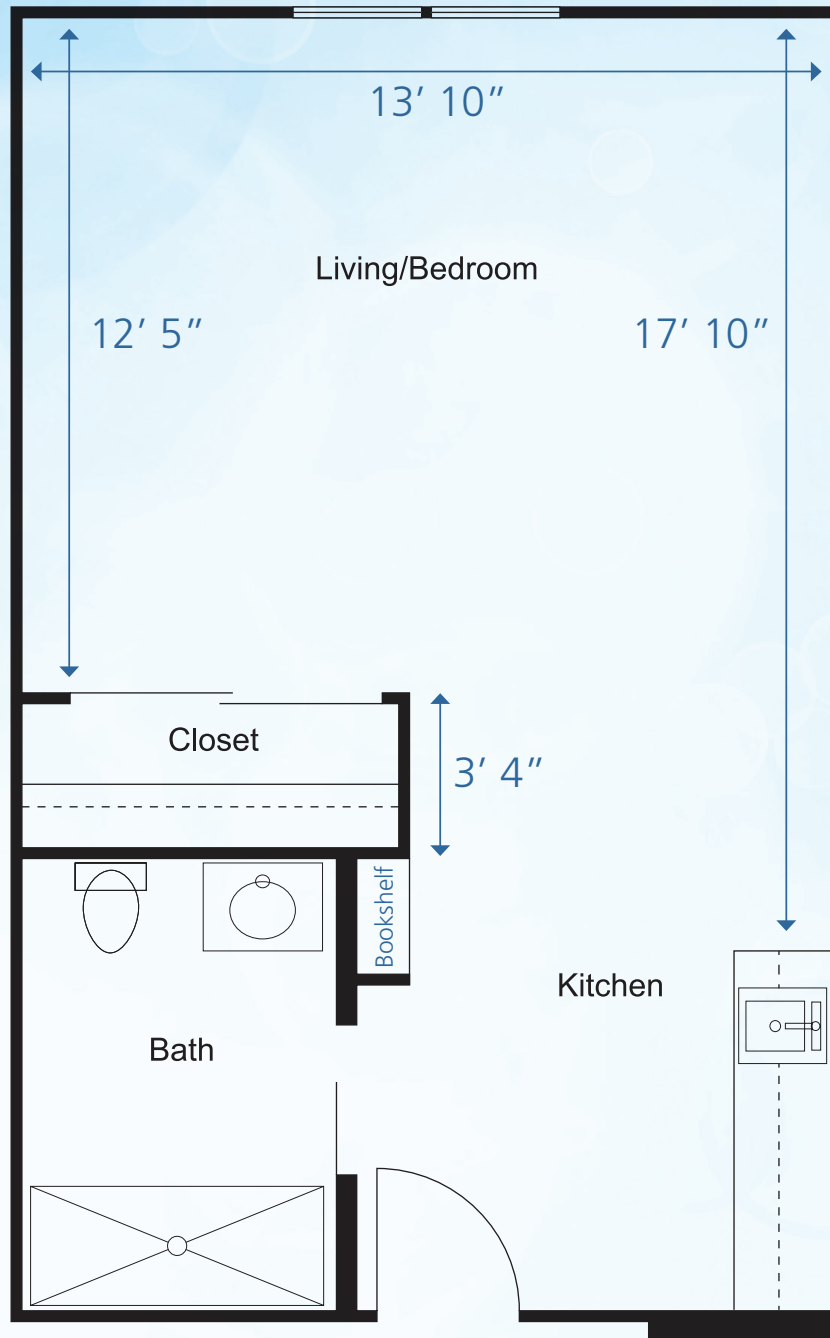

Prestige Senior Living Bridgewood Independent Floor Plans

Studio Bedroom
432 sq. ft.

Room dimensions and layout may vary.

Prestige Senior Living Bridgewood

Independent Floor Plans

One Bedroom
635 – 655 sq. ft.

Room dimensions and layout may vary.

Prestige Senior Living Bridgewood Assisted Living Floor Plans

One Bedroom
550 – 600 sq. ft.

PROOF

Room dimensions and layout may vary.

Prestige Senior Living Bridgewood Assisted Living Floor Plans

Studio Bedroom A
350 sq. ft.

Room dimensions and layout may vary.