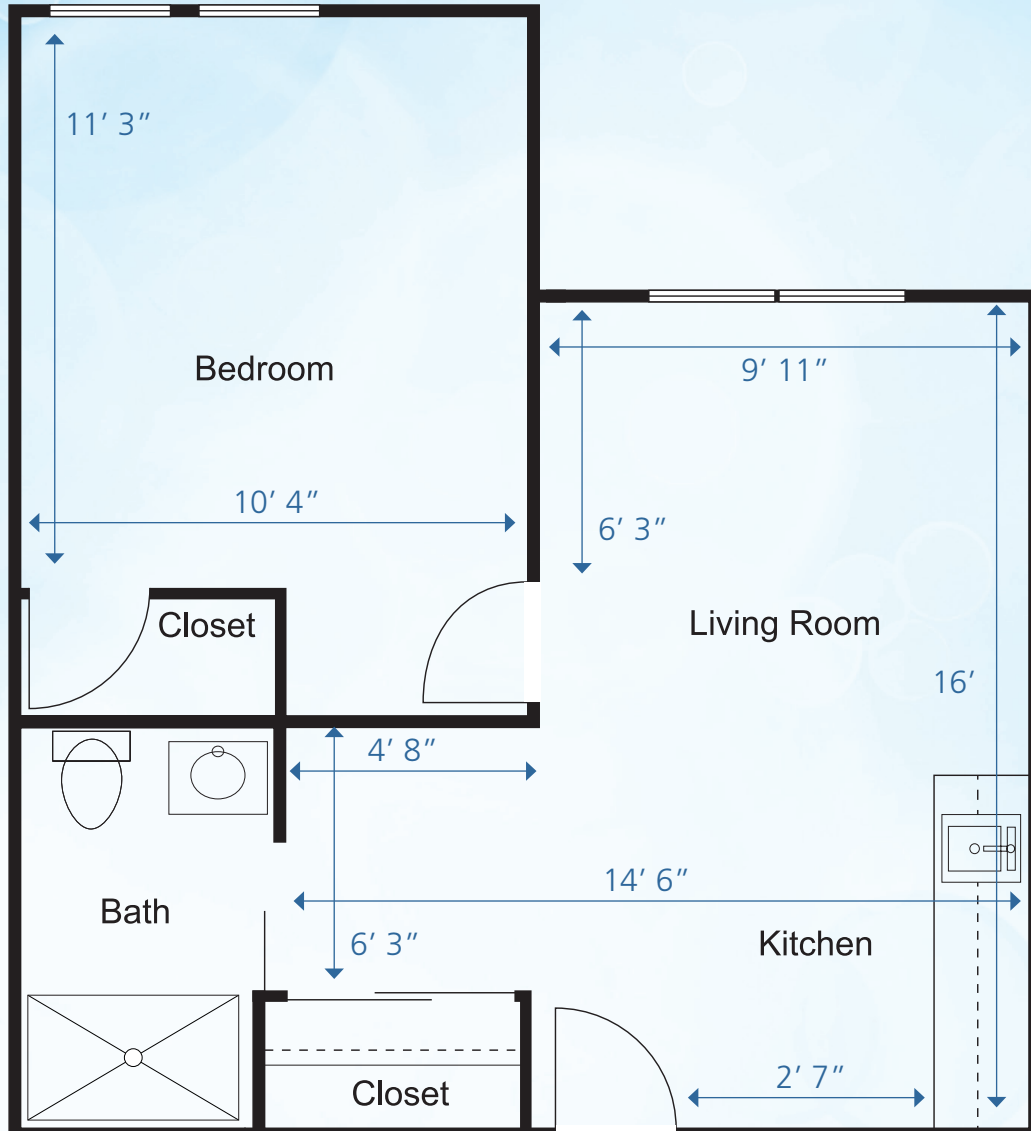

Prestige Senior Living Bridgewood Independent Floor Plans

Studio Bedroom
432 sq. ft.

Room dimensions and layout may vary.

Prestige Senior Living Bridgewood

Independent Floor Plans

One Bedroom
635 – 655 sq. ft.

Room dimensions and layout may vary.

Prestige Senior Living Bridgewood Assisted Living Floor Plans

One Bedroom
550 – 600 sq. ft.

PROOF

Room dimensions and layout may vary.

Prestige Senior Living Bridgewood Assisted Living Floor Plans

Studio Bedroom A
350 sq. ft.

Room dimensions and layout may vary.