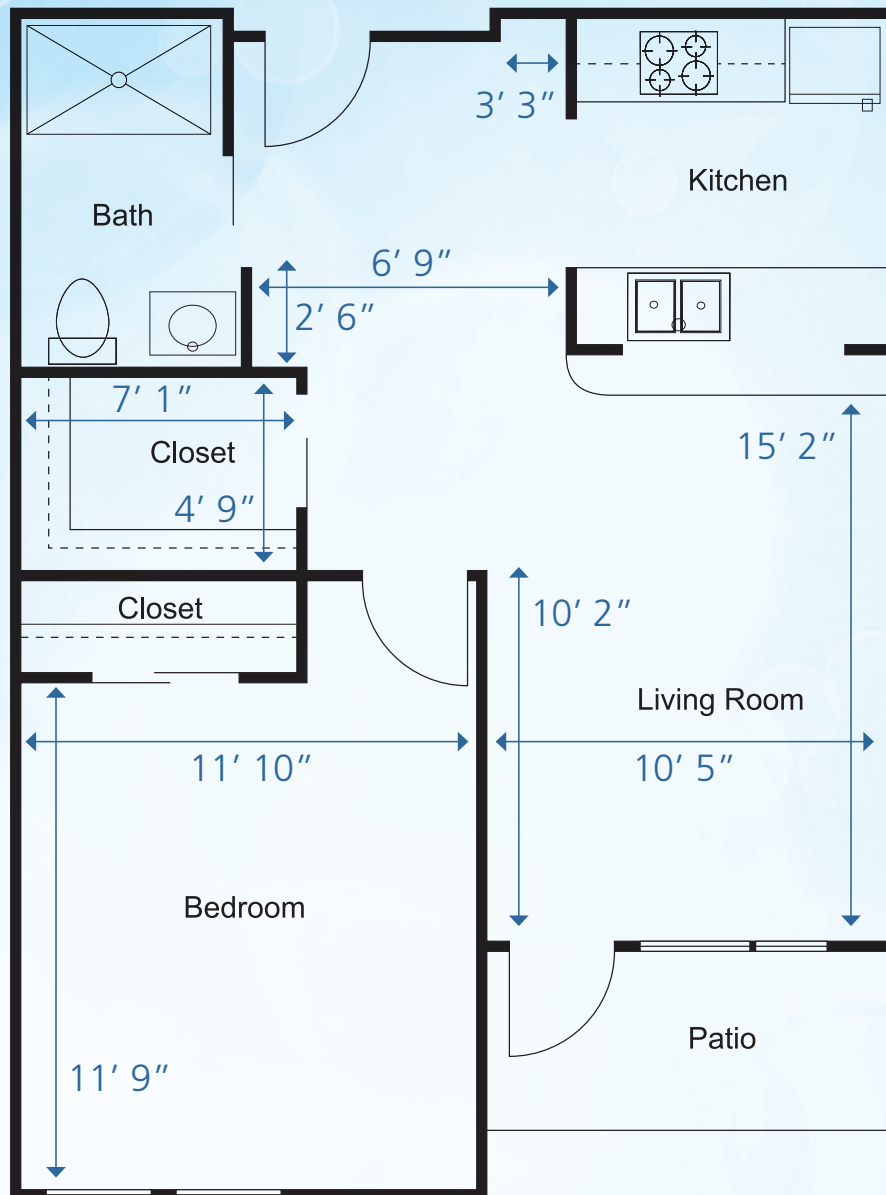

Prestige Senior Living Bridgewood Independent Floor Plans

Studio Bedroom
432 sq. ft.

Room dimensions and layout may vary.

Prestige Senior Living Bridgewood

Independent Floor Plans

One Bedroom
635 – 655 sq. ft.

Room dimensions and layout may vary.

Prestige Senior Living Bridgewood Assisted Living Floor Plans

One Bedroom
550 – 600 sq. ft.

PROOF

Room dimensions and layout may vary.

Prestige Senior Living Bridgewood Assisted Living Floor Plans

Studio Bedroom A
350 sq. ft.

Room dimensions and layout may vary.