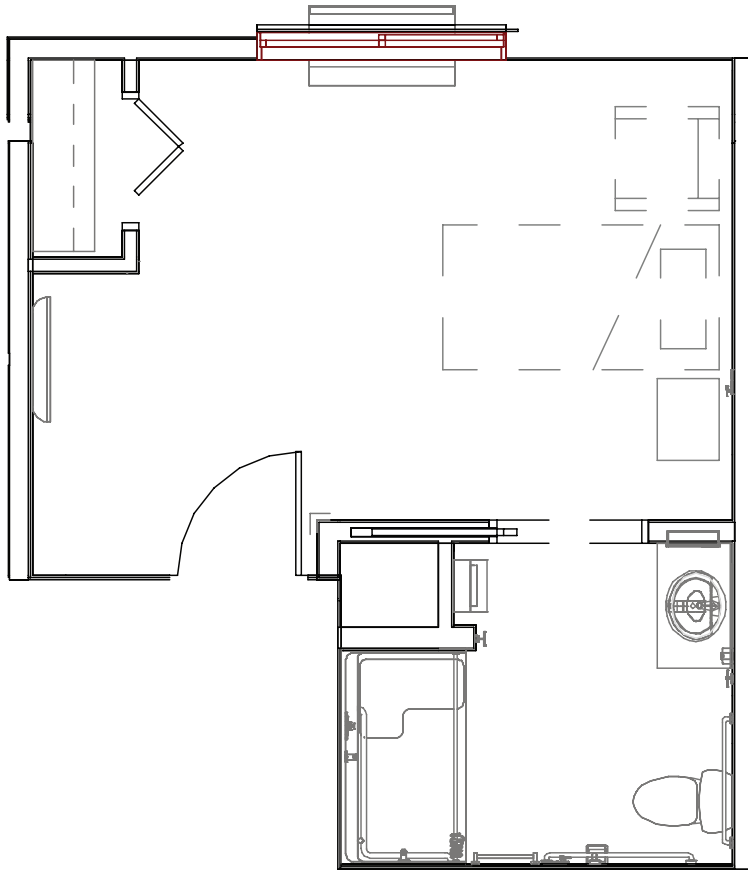

Expressions Memory Care Apartments

Private Apartment

293 sqft

Room dimensions and layout may vary.

Semi-private Apartment

477 sqft

Room dimensions and layout may vary.